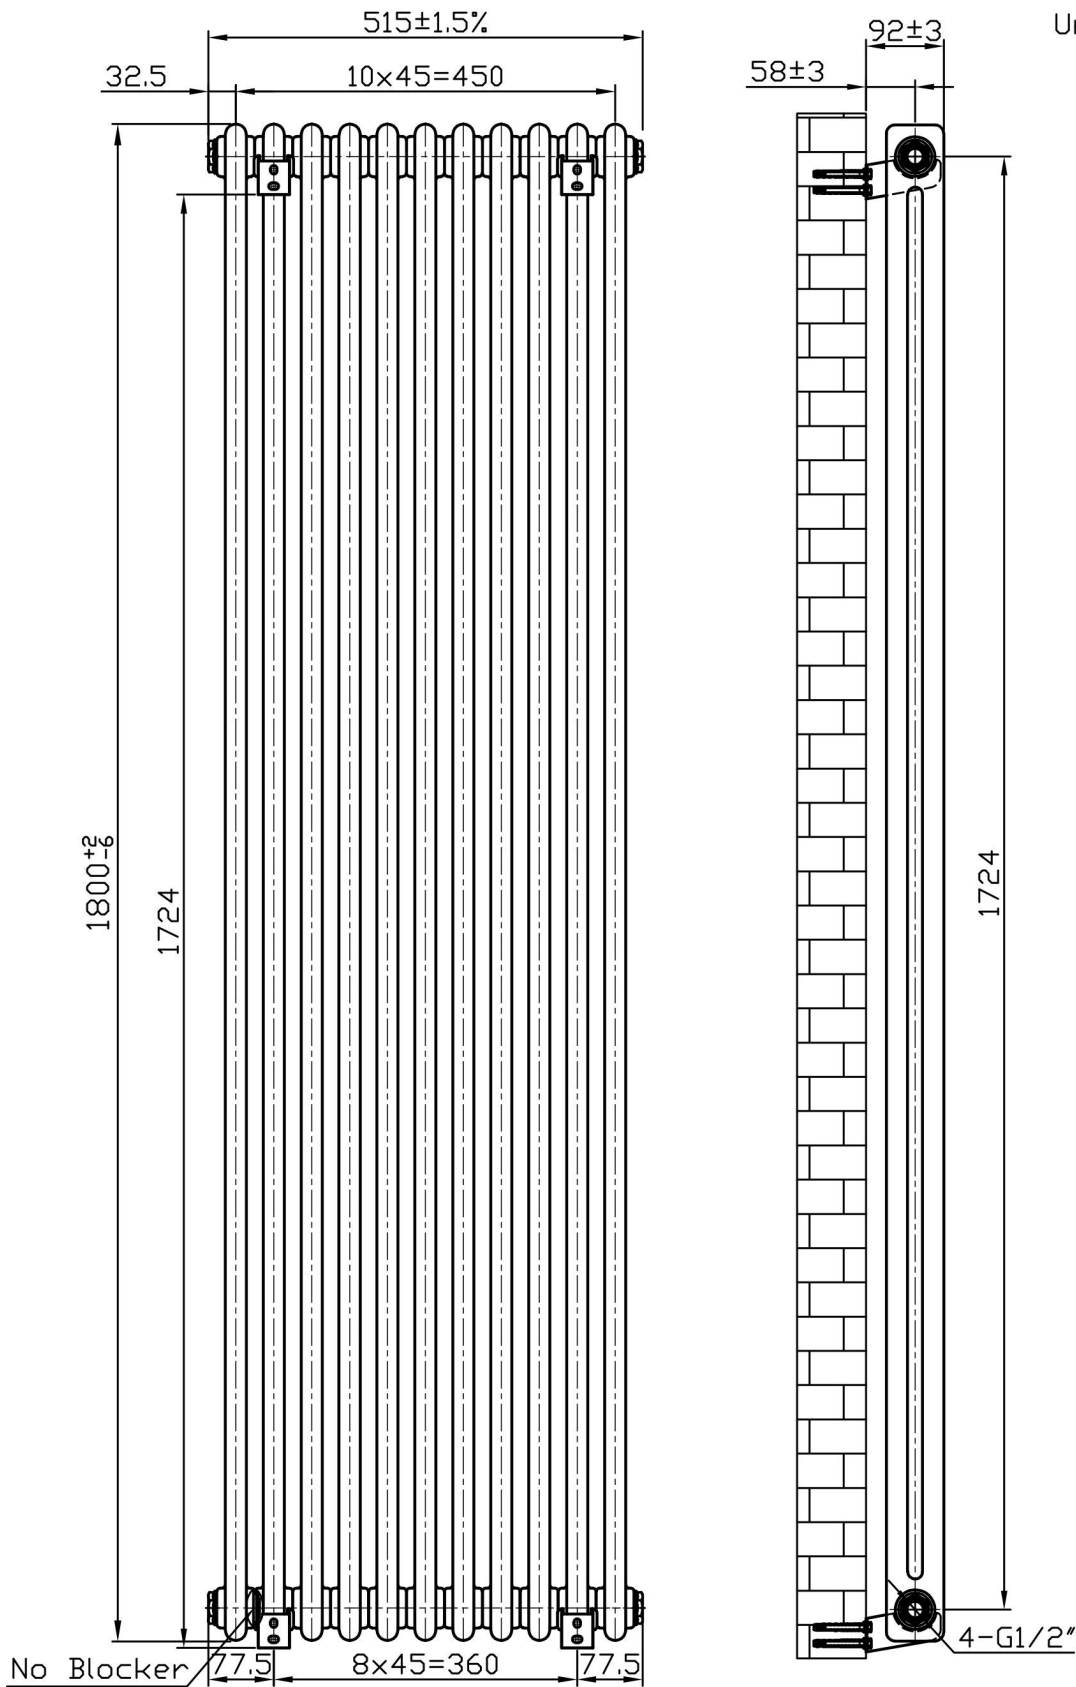

# Imperia 2 Column Vertical 1800 x 515mm. Painted Technical Drawing

Unit: mm

**Eastbrook**   
 Eastbrook Road, Gloucester GL4 3DB  
 Technical Helpline : 01452 317890  
 Mon - Fri / 8am - 5pm  
 Email : [technical@eastbrookco.com](mailto:technical@eastbrookco.com)