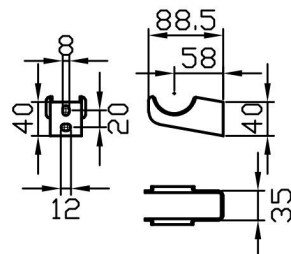

# Imperia 2 Column Vertical 1800 x 515mm. Painted Technical Drawing

Unit: mm

**Eastbrook**   
 Eastbrook Road, Gloucester GL4 3DB  
 Technical Helpline : 01452 317890  
 Mon - Fri / 8am - 5pm  
 Email : [technical@eastbrookco.com](mailto:technical@eastbrookco.com)