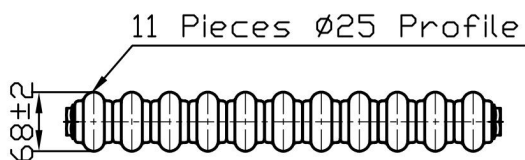

# Imperia 2 Column Vertical 1800 x 515mm. Painted Technical Drawing

Unit: mm

**Eastbrook**   
 Eastbrook Road, Gloucester GL4 3DB  
 Technical Helpline : 01452 317890  
 Mon - Fri / 8am - 5pm  
 Email : [technical@eastbrookco.com](mailto:technical@eastbrookco.com)